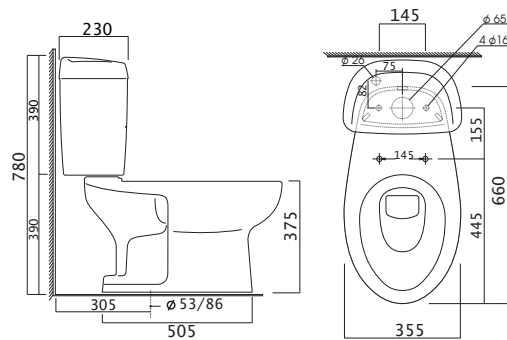

- One-piece water closet.
- Soft-closed coverseat.
- Dual flush mechanism - Low water consumption.
- Flush action: Siphon-Jet.
- Outlet (Concealed floor): 300mm (±5)
- Cleanmax technology (MTO)

BỘ CẦU

Queen